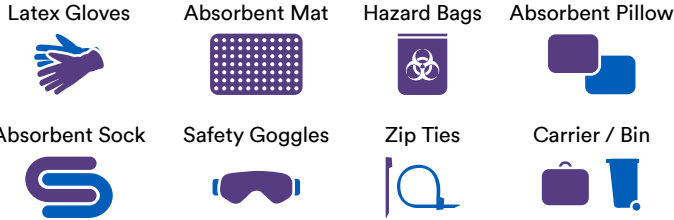

SPILL KITS

SAFETY SUPPLY ON DEMAND

When accident or emergency happens, the portable spill kit will be your first and easiest solution to quickly contain the spill and leak in the shortest time.

Safety On DEMAND

Mobile Bin SPILL KITS

Every Kit Includes